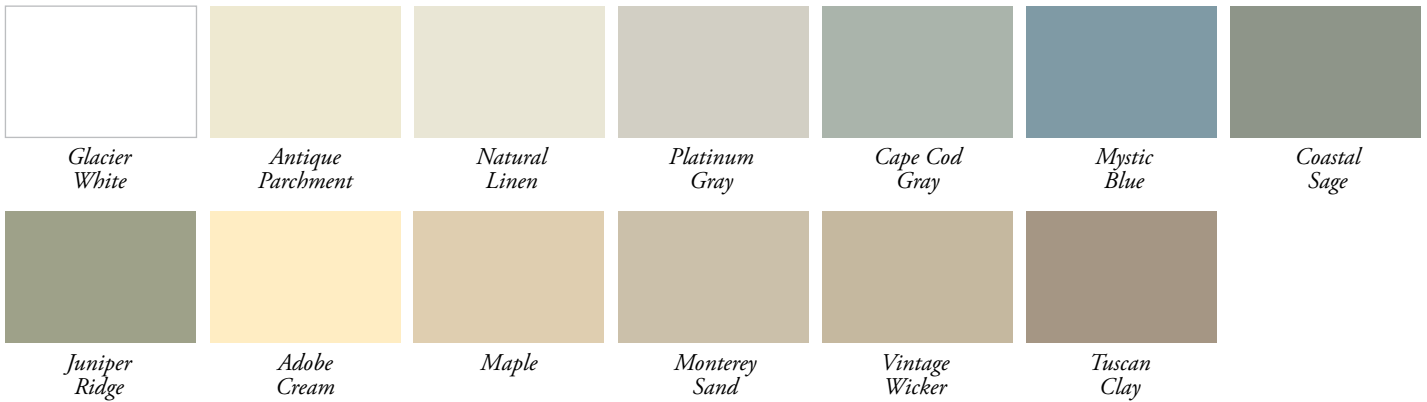

COLOR AND DESIGN INSPIRATION

Odyssey Plus' full array of profiles and colors makes it easy to give your home a style all its own. Whether you prefer a subtle monochromatic color scheme in classic hues or rich architectural colors with contrasting accents, Odyssey Plus has everything you need to achieve your ideal finished look.

STANDARD COLOR COLLECTION