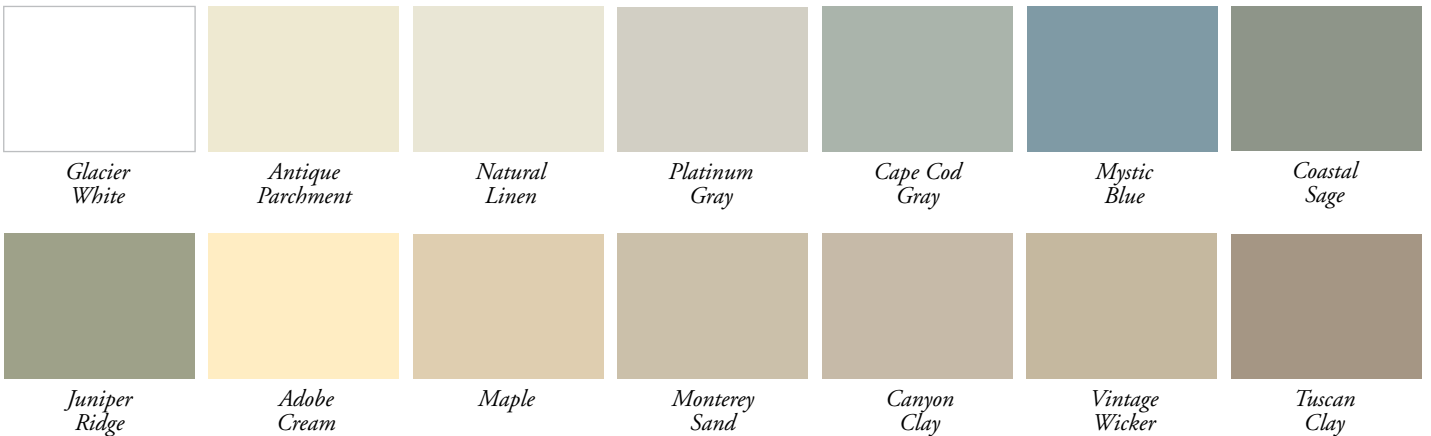

COLOR AND DESIGN INSPIRATION

Coventry's full array of profiles and colors makes it easy to give your home a style all its own. Whether you prefer a subtle monochromatic color scheme in classic hues or rich architectural colors with contrasting accents, Coventry has everything you need to achieve your ideal finished look.

STANDARD COLOR COLLECTION