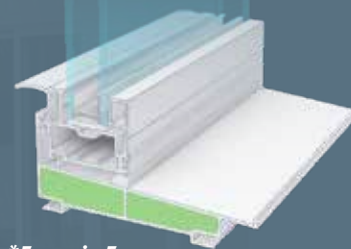

Vinyl Colors

*Foam in Frame adds extra thermal performance.

Decorative Glass*

INTERNAL GRIDS Bronze or Gray tint glass available.
◊ Available in Flat grids.